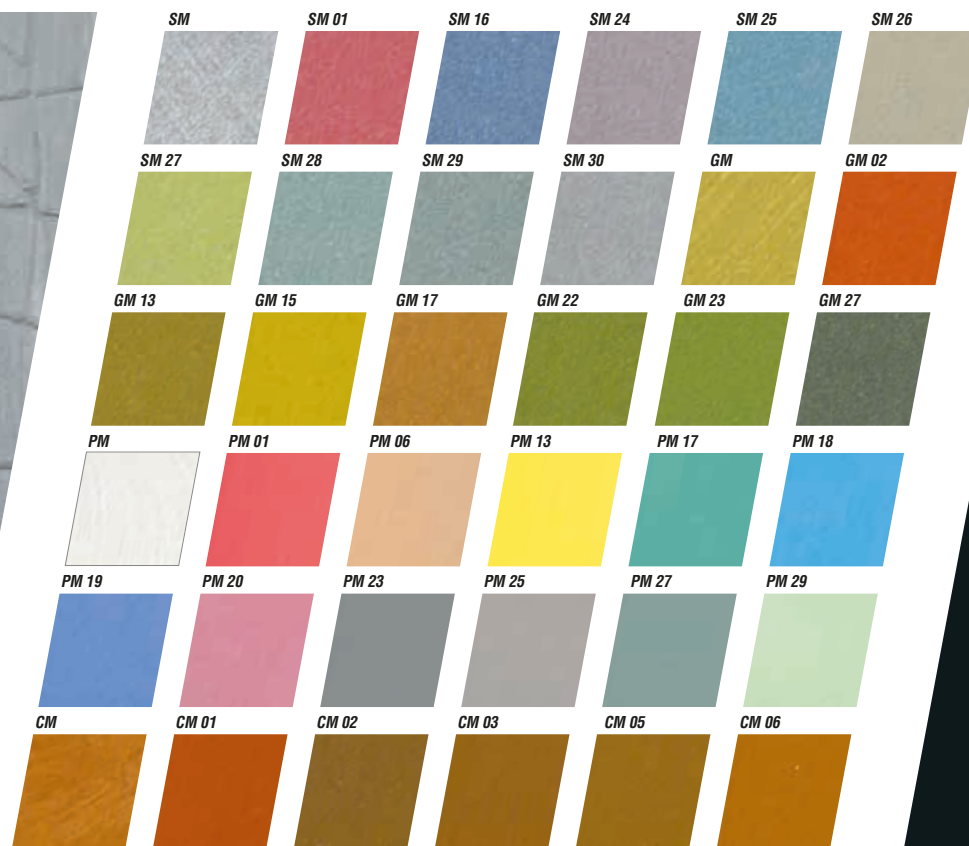

1. 5
2. EFFETTO COCCODRILLO (spatola e rullo)
   - CROCODILE EFFECT (spatula and roller)
   - 鳄鱼质感 (抹泥刀和滚刷)

Moltissimi altri colori con UniversalTix, il sistema Tintometrico Tixe.
Many colors can be obtained with UniversalTix, the Tixe's colour blending system.
使用Tixe公司推出的调色系统——UniversalTix, 可配出各种各样的色彩。

SM = base argento / silver base / 银底色

GM = base oro / gold base / 金底色

PM = base platino / platinum base / 铂底色

CM = base rame / copper base / 铜底色

GLACIAL