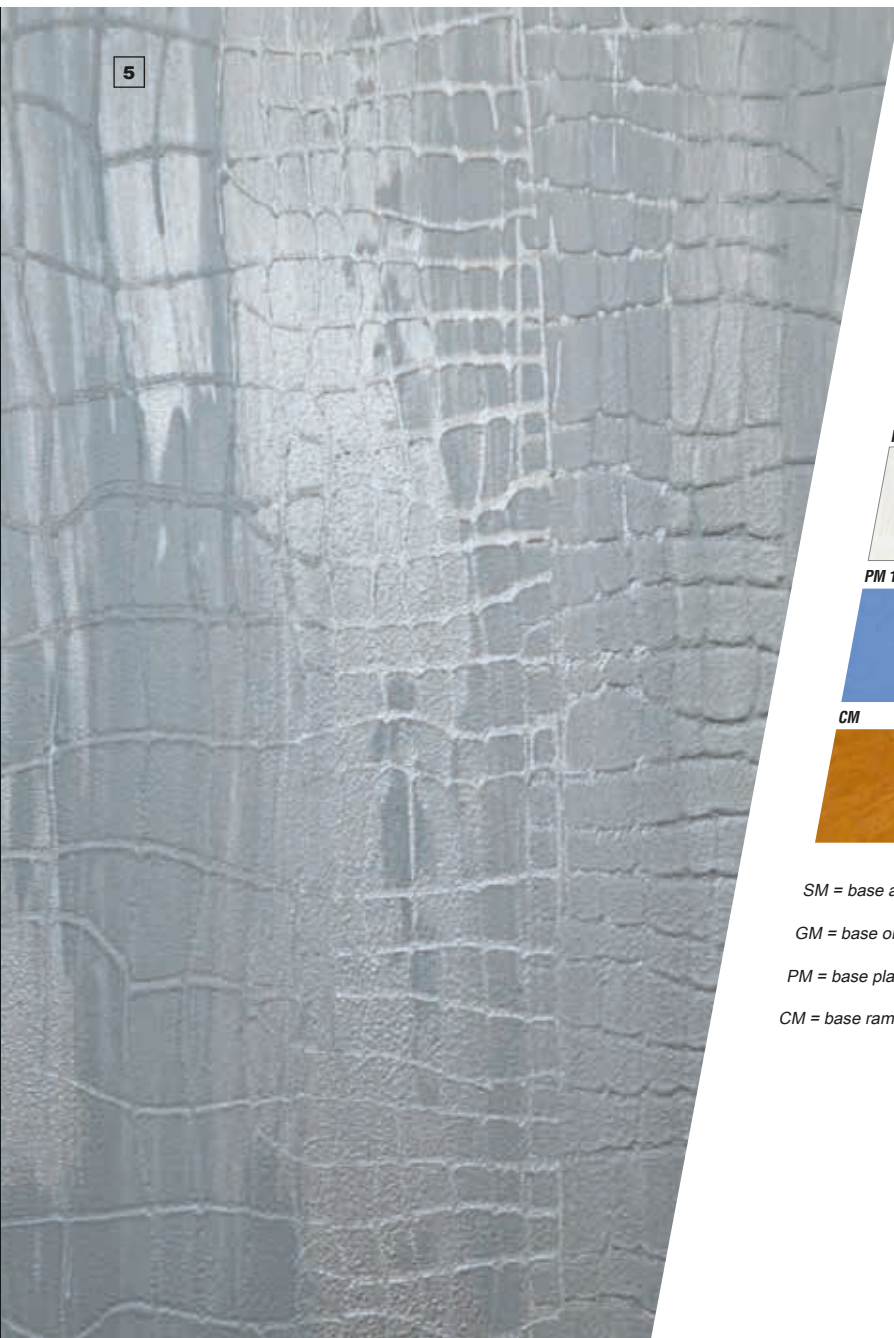

1. 5
2. EFFETTO COCCODRILLO (spatola e rullo)
   - CROCODILE EFFECT (spatula and roller)
   - 鳄鱼质感 (抹泥刀和滚刷)

Moltissimi altri colori con UniversalTix, il sistema Tintometrico Tixe.
Many colors can be obtained with UniversalTix, the Tixe's colour blending system.
使用Tixe公司推出的调色系统——UniversalTix, 可配出各种各样的色彩。

SM = base argento / silver base / 银底色

GM = base oro / gold base / 金底色

PM = base platino / platinum base / 铂底色

CM = base rame / copper base / 铜底色

GLACIAL